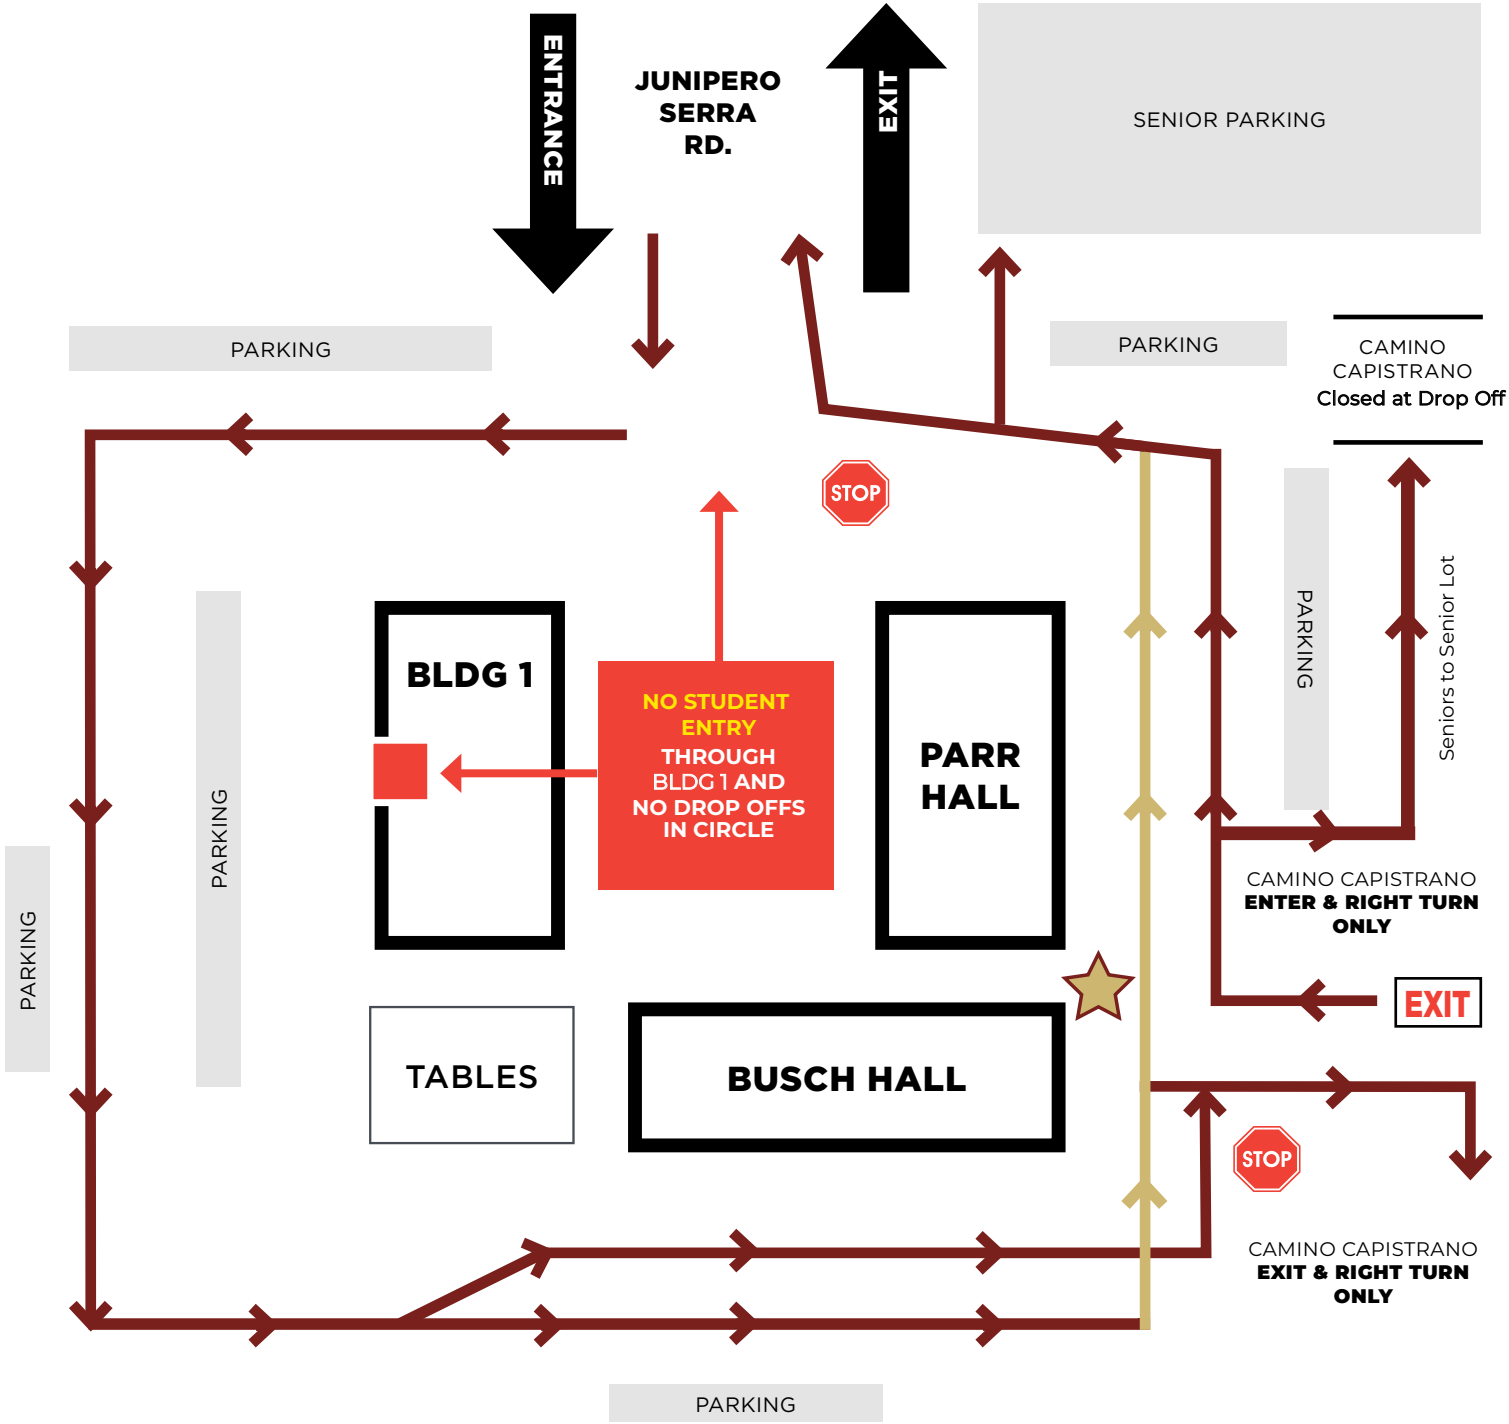

DROP OFF MAP

-  DROP OFF
-  THRU LANE
-  Main Entrance
-  Stop until instructed to proceed further

NORTH CAMPUS MORNING DROP OFF

DROP OFF MAP

SOUTH CAMPUS MORNING DROP OFF

All morning drop off traffic shall enter from Camino Capistrano and head North on Oso Drive. Traffic is two ways till the yellow gate just past the baseball parking lot. Once past the yellow gate all traffic will be one way, inside lane will be for drop off only and outside lane is drive through and passing.

Any traffic coming from Junipero Serra will be directed into the Junior lot and forced all the way down.

NO U-TURNS ALLOWED AT THE ENTRY WAY OR ANY TYPE OF DROPOFFS