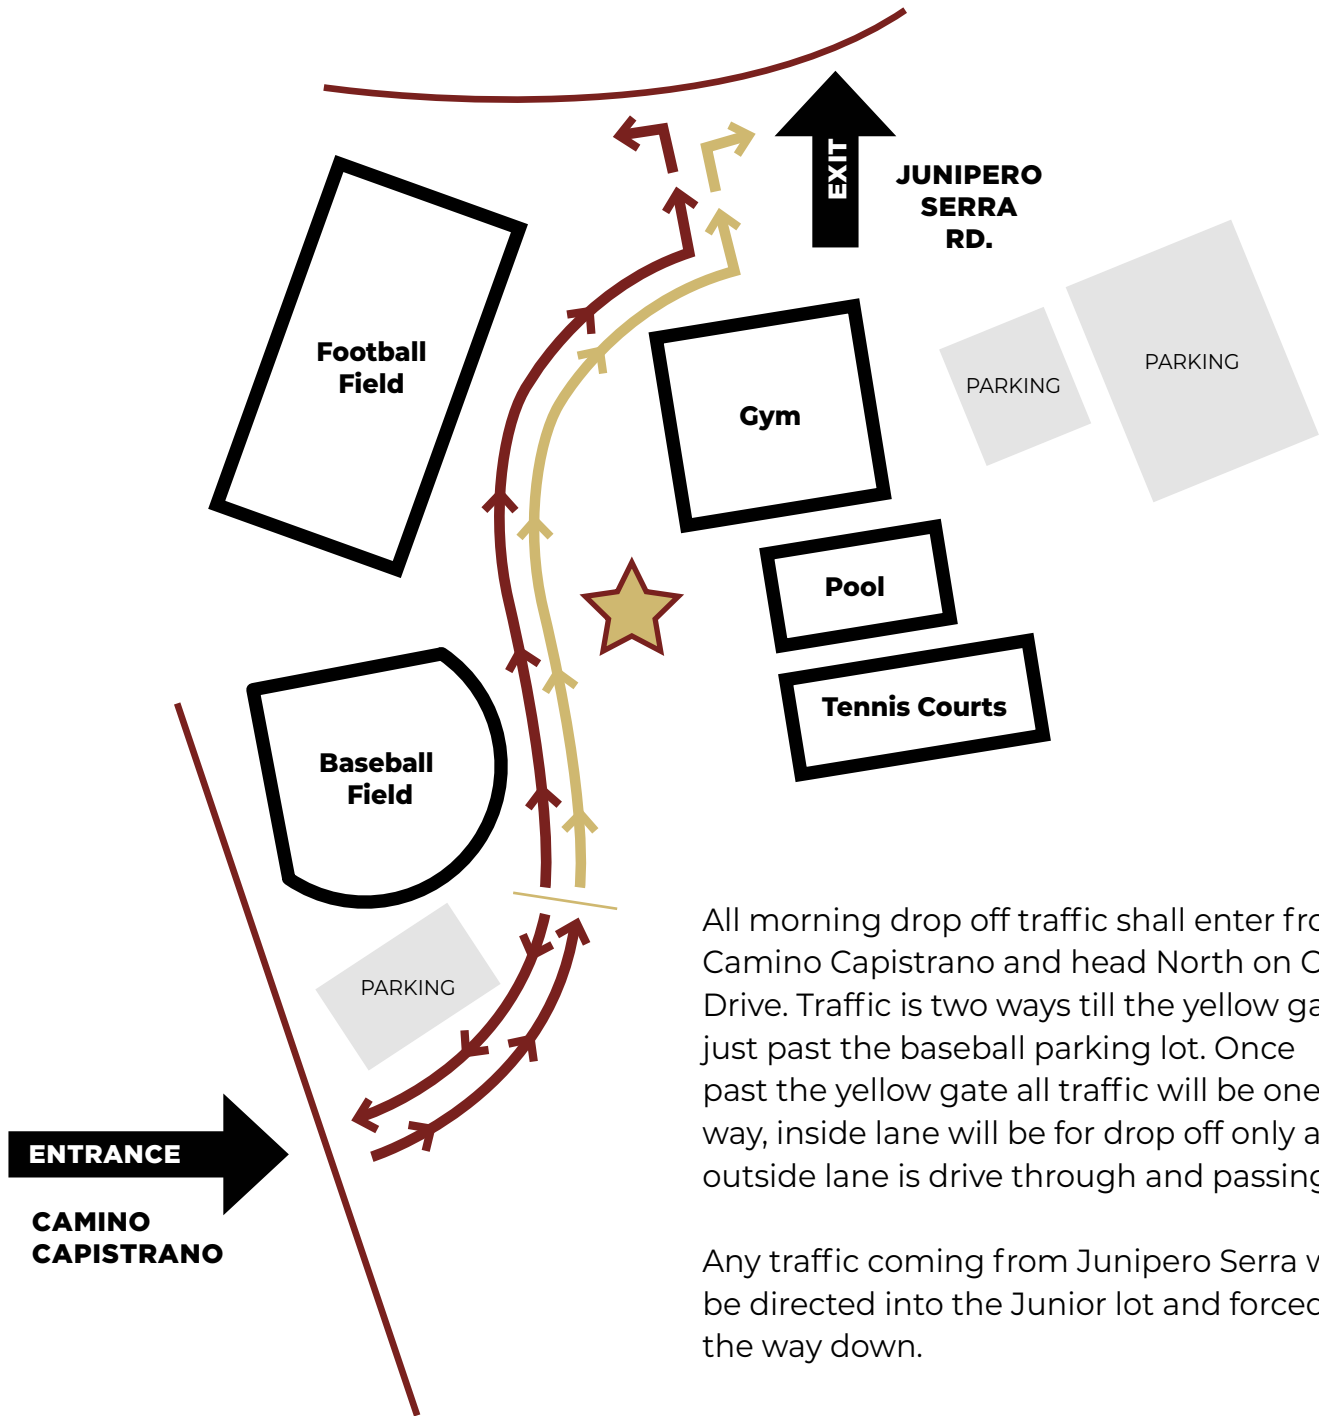

DROP OFF MAP

-  DROP OFF
-  THRU LANE
-  Main Entrance
-  Stop until instructed to proceed further

NORTH CAMPUS MORNING DROP OFF

DROP OFF MAP

SOUTH CAMPUS MORNING DROP OFF

All morning drop off traffic shall enter from Camino Capistrano and head North on Oso Drive. Traffic is two ways till the yellow gate just past the baseball parking lot. Once past the yellow gate all traffic will be one way, inside lane will be for drop off only and outside lane is drive through and passing.

Any traffic coming from Junipero Serra will be directed into the Junior lot and forced all the way down.

NO U-TURNS ALLOWED AT THE ENTRY WAY OR ANY TYPE OF DROPOFFS