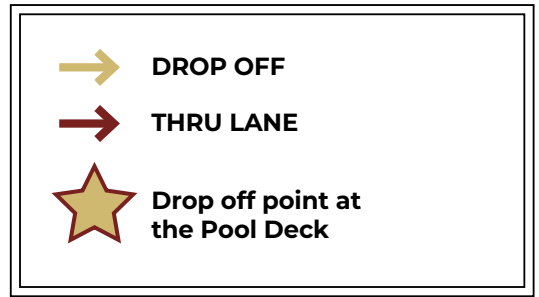

DROP OFF MAP

-  DROP OFF
-  THRU LANE
-  Main Entrance
-  Stop until instructed to proceed further

NORTH CAMPUS MORNING DROP OFF

DROP OFF MAP

SOUTH CAMPUS MORNING DROP OFF

All morning drop off traffic shall enter from Camino Capistrano and head North on Oso Drive. Traffic is two ways till the yellow gate just past the baseball parking lot. Once past the yellow gate all traffic will be one way, inside lane will be for drop off only and outside lane is drive through and passing.

Any traffic coming from Junipero Serra will be directed into the Junior lot and forced all the way down.

NO U-TURNS ALLOWED AT THE ENTRY WAY OR ANY TYPE OF DROPOFFS